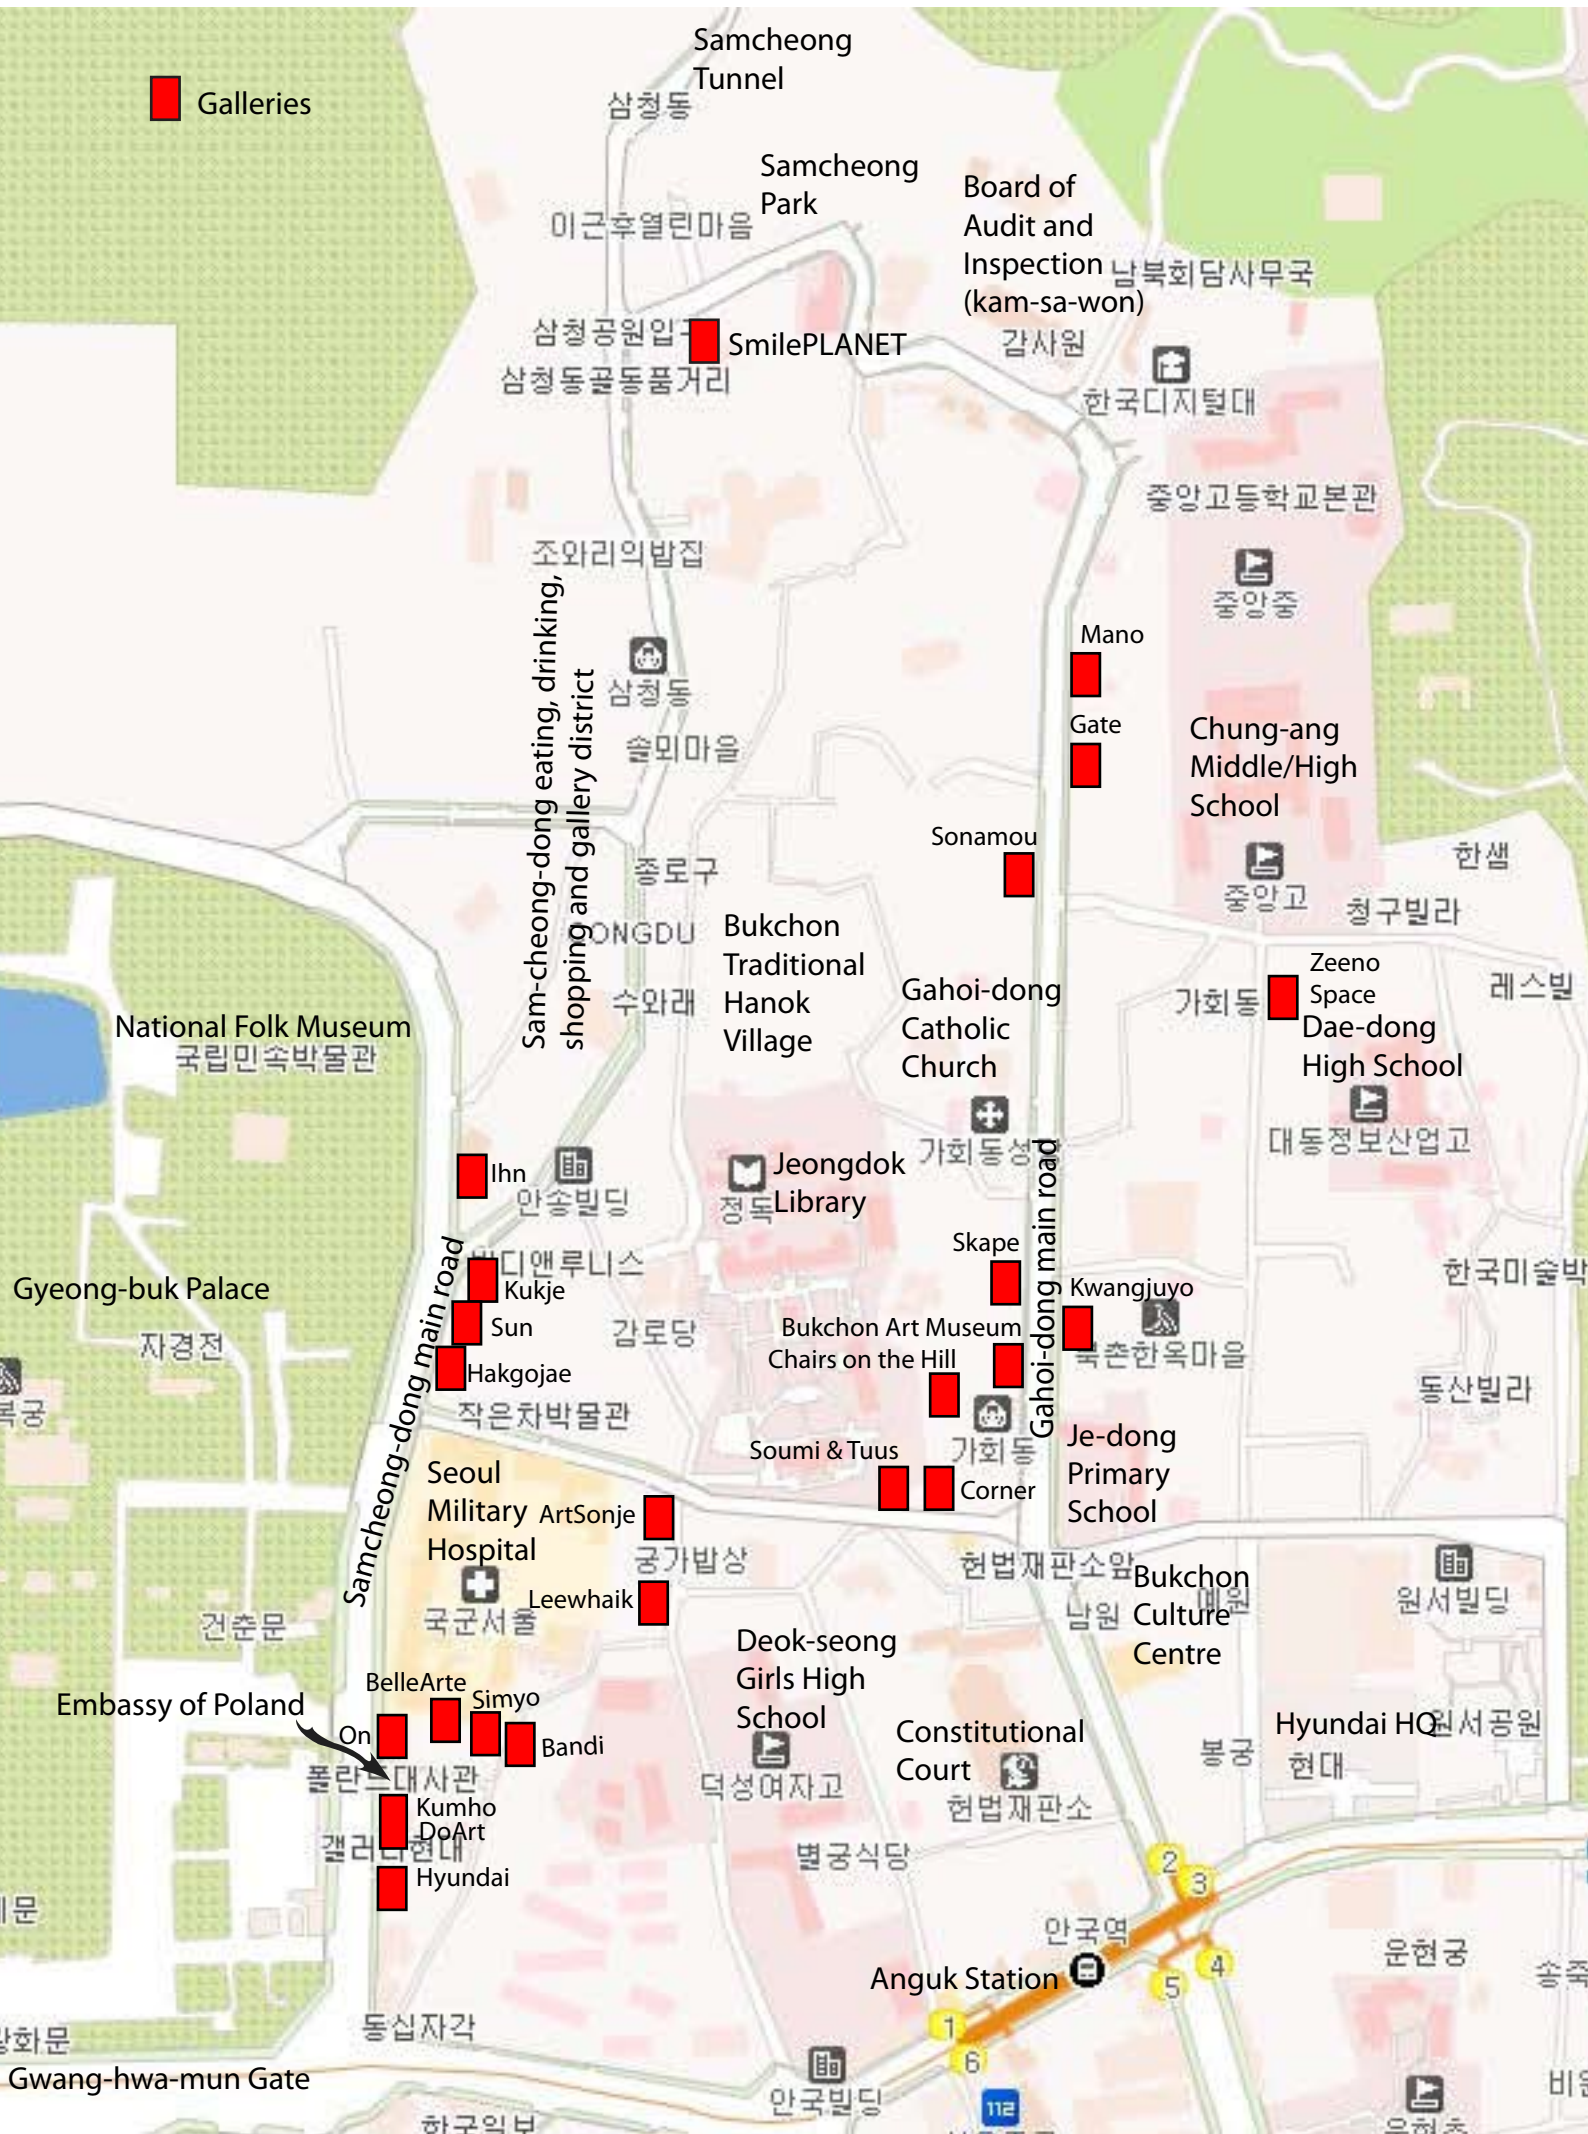

 Galleries

Samcheong-dong eating, drinking, shopping and gallery district

Samcheong-dong main road

Gahoi-dong main road

Samcheong Tunnel

Samcheong Park

Board of Audit and Inspection (kam-sa-won)

SmilePLANET

한국디지털대

중앙고등학교본관

중앙중

Chung-ang Middle/High School

Mano

Gate

Sonamou

Bukchon Traditional Hanok Village

디앤루니스 Kukje

Sun

Hakgojae

Bukchon Art Museum Chairs on the Hill

북촌한옥마을

Seoul Military Art Hospital

Leewhaik

Deok-seong Girls High School

Kumho DoArt

Hyundai

덕성여자고

헌법재판소

Hyundai HO

Anguk Station

Gwang-hwa-mun Gate